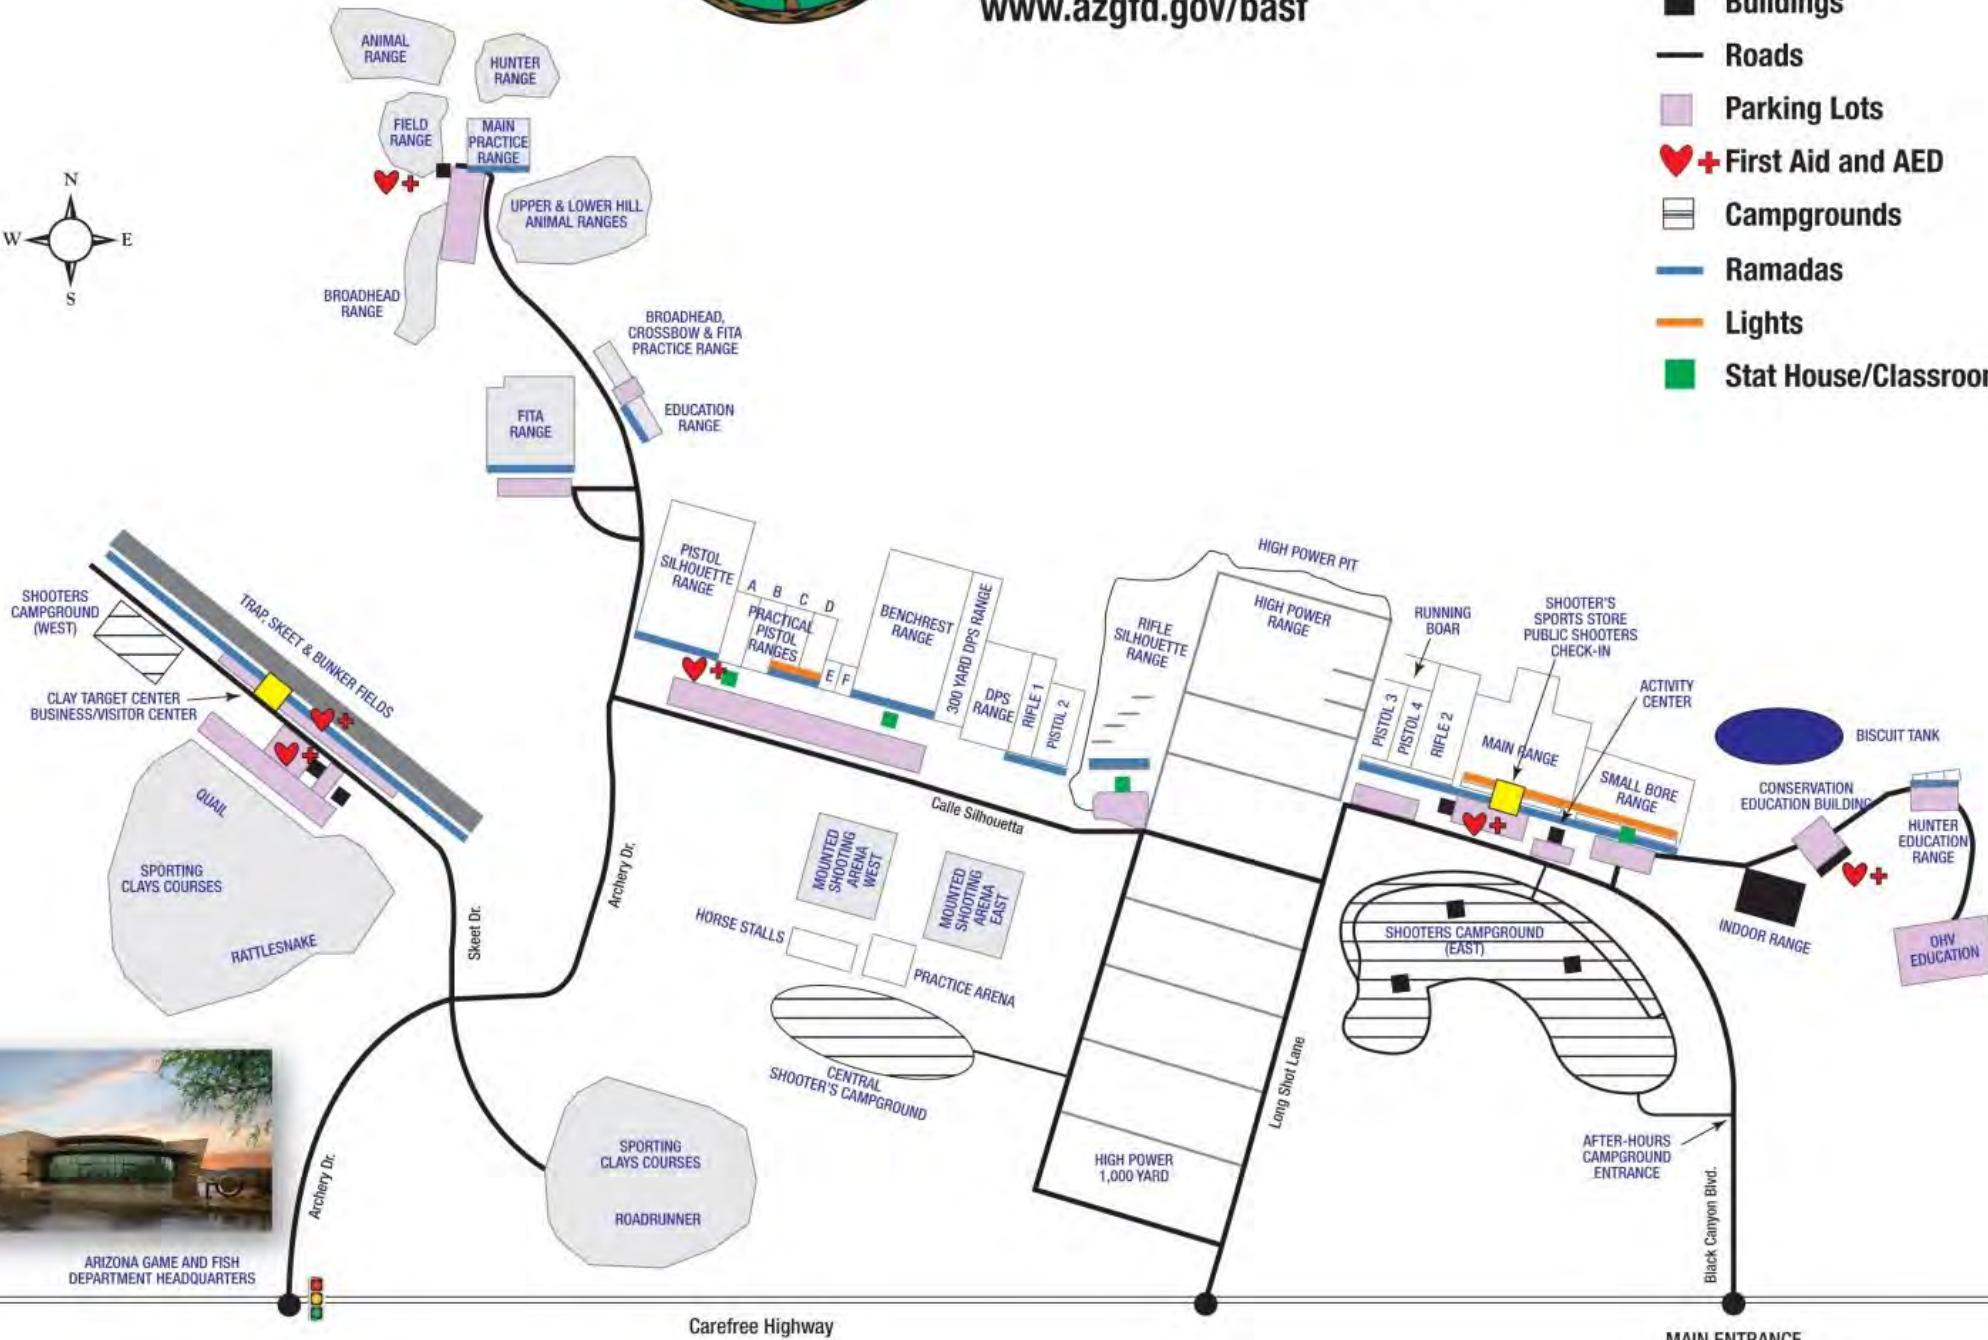

**Ben Avery Shooting Facility**  
 4044 W. Black Canyon Blvd.  
 Phoenix, Arizona 85086

P. 623-582-8313 F. 623-582-5317  
[www.azgfd.gov/basf](http://www.azgfd.gov/basf)

- KEY:**
- Buildings
  - Roads
  - Parking Lots
  - ♥+ First Aid and AED
  - ▨ Campgrounds
  - Ramadas
  - Lights
  - Stat House/Classroom

ARIZONA GAME AND FISH DEPARTMENT HEADQUARTERS